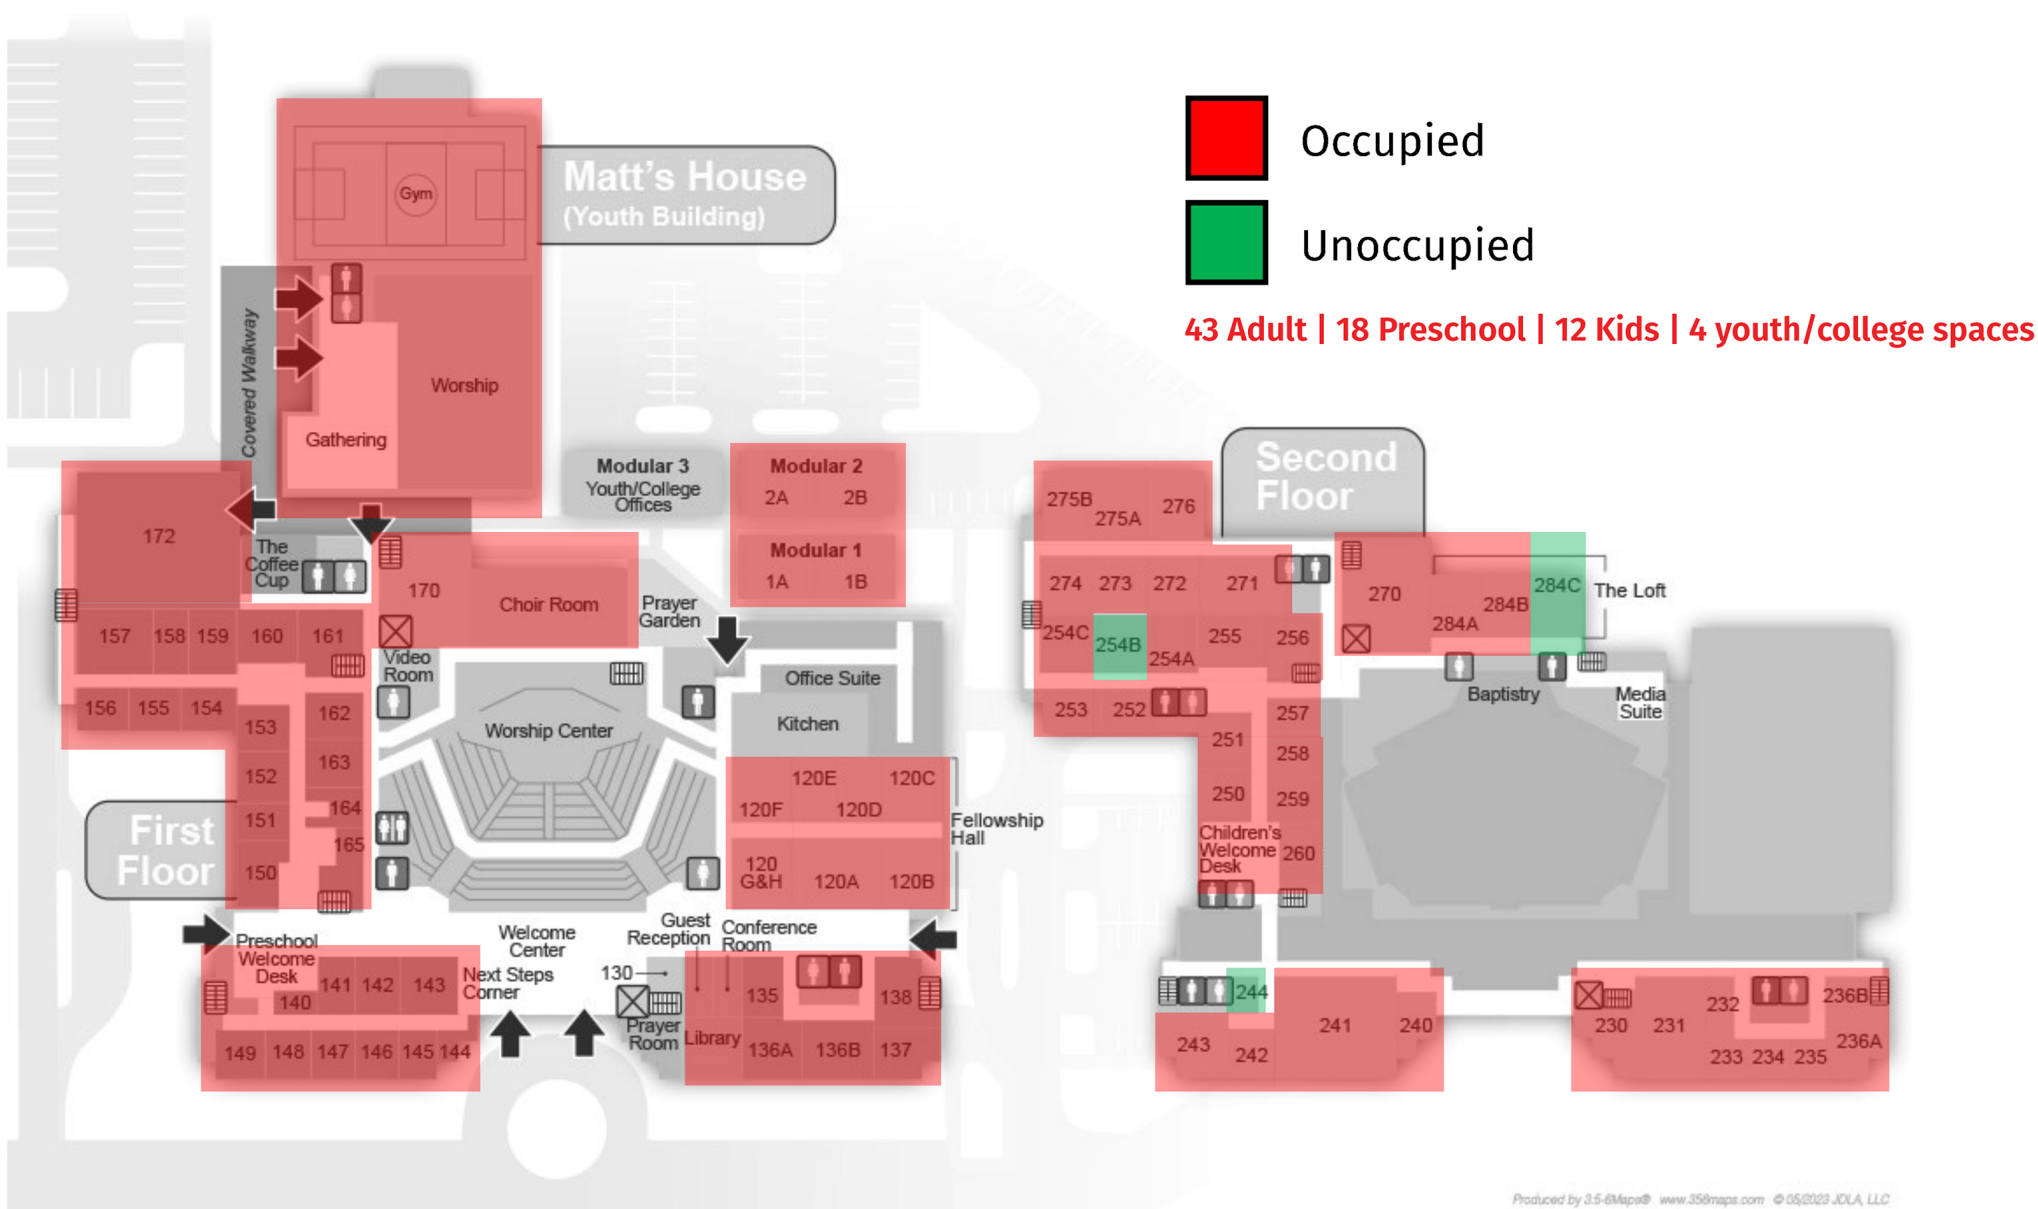

# 10 am → 10:10 am

GROUP LIFE HOUR 1

## Currently used GroupLife Space at 10 am

# 11:30 am

GROUPLIFE HOUR 2

## GroupLife Space we will gain with an 11:30 am GroupLife hour